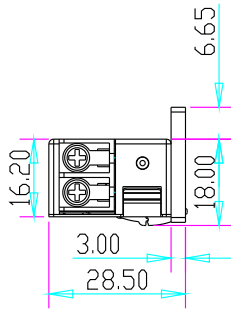

YLI ELECTRONIC

European Narrow-type Electric Strike

Specification

Model	Size	Voltage	Current	Feature	Suitable for	Weight
YS-134	110Lx24Wx28.5H	DC12V(Default) DC24V(Order)	12V/280mA; 24V/160mA	Fail Secure(NO)	Woodeng door Metal door	0.28 kg
YS-134B	120Lx24Wx31H	DC12V(Default) DC24V(Order)	12V/280mA; 24V/160mA	Fail Secure(NO)	Woodeng door Metal door	0.28 kg

Diagram(unit:mm)

YS-134

YS-134B

Installation

YS-134

YS-134B

Wire connection