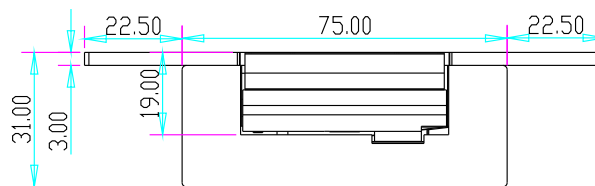

YLI ELECTRONIC

European Narrow-type Electric Strike

Specification

Model	Size	Voltage	Current	Feature	Suitable for	Weight
YS-134	110Lx24Wx28.5H	DC12V(Default) DC24V(Order)	12V/280mA; 24V/160mA	Fail Secure(NO)	Woodeng door Metal door	0.28 kg
YS-134B	120Lx24Wx31H	DC12V(Default) DC24V(Order)	12V/280mA; 24V/160mA	Fail Secure(NO)	Woodeng door Metal door	0.28 kg

Diagram(unit:mm)

YS-134

YS-134B

Installation

YS-134

YS-134B

Wire connection