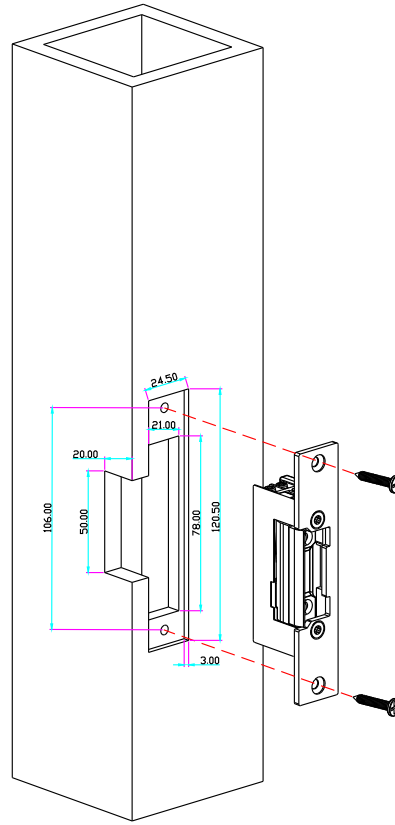

YLI ELECTRONIC

European Narrow-type Electric Strike

Specification

Model	Size	Voltage	Current	Feature	Suitable for	Weight
YS-134	110Lx24Wx28.5H	DC12V(Default) DC24V(Order)	12V/280mA; 24V/160mA	Fail Secure(NO)	Woodeng door Metal door	0.28 kg
YS-134B	120Lx24Wx31H	DC12V(Default) DC24V(Order)	12V/280mA; 24V/160mA	Fail Secure(NO)	Woodeng door Metal door	0.28 kg

Diagram(unit:mm)

YS-134

YS-134B

Installation

YS-134

YS-134B

Wire connection