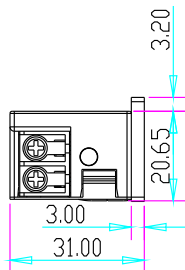

YLI ELECTRONIC

European Narrow-type Electric Strike

Specification

Model	Size	Voltage	Current	Feature	Suitable for	Weight
YS-134	110Lx24Wx28.5H	DC12V(Default) DC24V(Order)	12V/280mA; 24V/160mA	Fail Secure(NO)	Woodeng door Metal door	0.28 kg
YS-134B	120Lx24Wx31H	DC12V(Default) DC24V(Order)	12V/280mA; 24V/160mA	Fail Secure(NO)	Woodeng door Metal door	0.28 kg

Diagram(unit:mm)

YS-134

YS-134B

Installation

YS-134

YS-134B

Wire connection