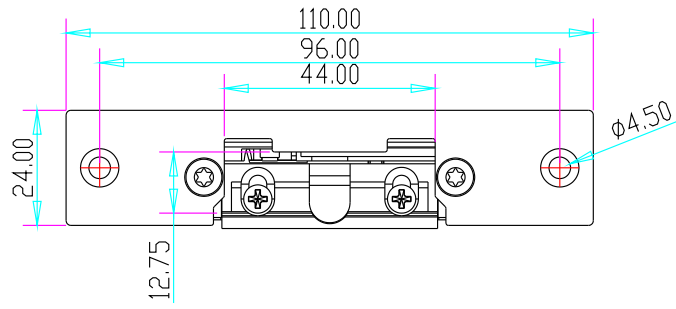

YLI ELECTRONIC

European Narrow-type Electric Strike

Specification

Model	Size	Voltage	Current	Feature	Suitable for	Weight
YS-134	110Lx24Wx28.5H	DC12V(Default) DC24V(Order)	12V/280mA; 24V/160mA	Fail Secure(NO)	Woodeng door Metal door	0.28 kg
YS-134B	120Lx24Wx31H	DC12V(Default) DC24V(Order)	12V/280mA; 24V/160mA	Fail Secure(NO)	Woodeng door Metal door	0.28 kg

Diagram(unit:mm)

YS-134

YS-134B

Installation

YS-134

YS-134B

Wire connection