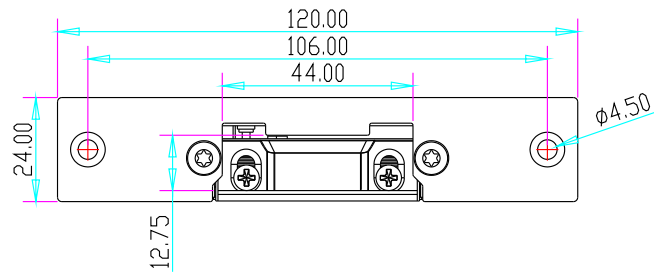

YLI ELECTRONIC

European Narrow-type Electric Strike

Specification

Model	Size	Voltage	Current	Feature	Suitable for	Weight
YS-134	110Lx24Wx28.5H	DC12V(Default) DC24V(Order)	12V/280mA; 24V/160mA	Fail Secure(NO)	Woodeng door Metal door	0.28 kg
YS-134B	120Lx24Wx31H	DC12V(Default) DC24V(Order)	12V/280mA; 24V/160mA	Fail Secure(NO)	Woodeng door Metal door	0.28 kg

Diagram(unit:mm)

YS-134

YS-134B

Installation

YS-134

YS-134B

Wire connection