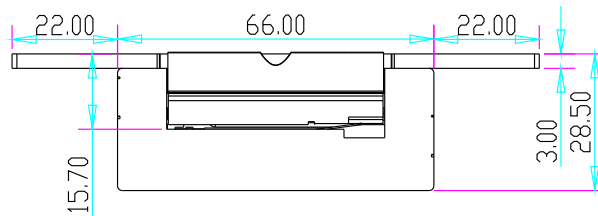

YLI ELECTRONIC

European Narrow-type Electric Strike

Specification

Model	Size	Voltage	Current	Feature	Suitable for	Weight
YS-134	110Lx24Wx28.5H	DC12V(Default) DC24V(Order)	12V/280mA; 24V/160mA	Fail Secure(NO)	Woodeng door Metal door	0.28 kg
YS-134B	120Lx24Wx31H	DC12V(Default) DC24V(Order)	12V/280mA; 24V/160mA	Fail Secure(NO)	Woodeng door Metal door	0.28 kg

Diagram(unit:mm)

YS-134

YS-134B

Installation

YS-134

YS-134B

Wire connection