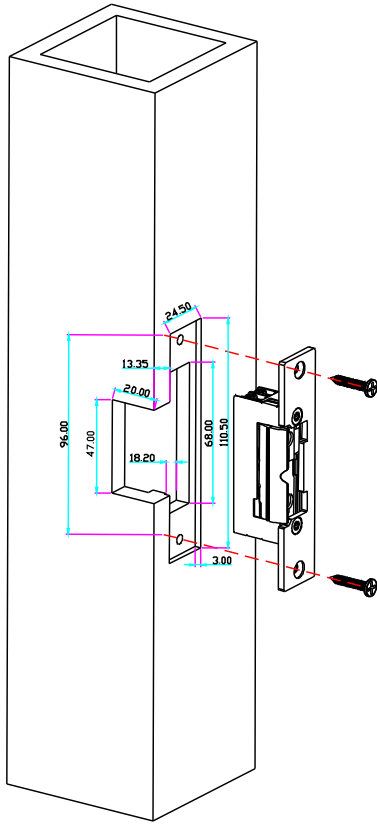

YLI ELECTRONIC

European Narrow-type Electric Strike

Specification

Model	Size	Voltage	Current	Feature	Suitable for	Weight
YS-134	110Lx24Wx28.5H	DC12V(Default) DC24V(Order)	12V/280mA; 24V/160mA	Fail Secure(NO)	Woodeng door Metal door	0.28 kg
YS-134B	120Lx24Wx31H	DC12V(Default) DC24V(Order)	12V/280mA; 24V/160mA	Fail Secure(NO)	Woodeng door Metal door	0.28 kg

Diagram(unit:mm)

YS-134

YS-134B

Installation

YS-134

YS-134B

Wire connection