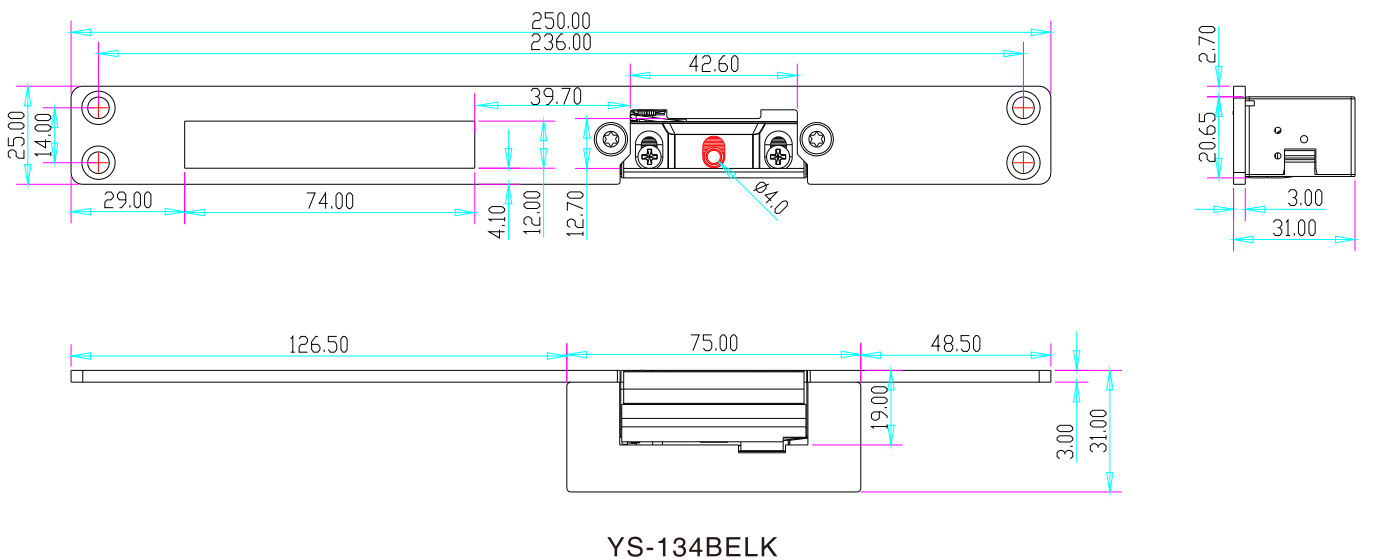

YLI ELECTRONIC

European Type Adjustable Electric Strike

Specification

Model	Size	Voltage	Current	Feature	Suitable for	Weight
YS-134ELK	250Lx25Wx28.5H	DC12V(Default) DC24V(Order)	12V/280mA; 24V/160mA	Fail Secure(NO)	Woodeng door Metal door	0.35 kg
YS-134BELK	250Lx25Wx31H	DC12V(Default) DC24V(Order)	12V/280mA; 24V/160mA	Fail Secure(NO)	Woodeng door Metal door	0.35 kg

Diagram(unit:mm)

Installation

YS-134ELK

YS-134BELK

Wire connection