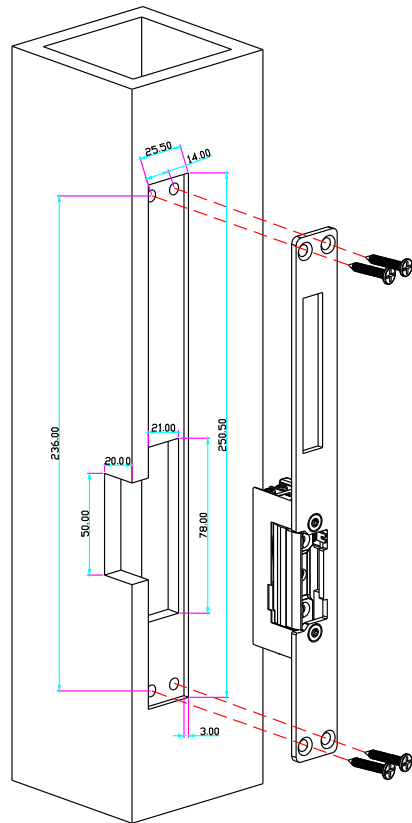

YLI ELECTRONIC

European Type Adjustable Electric Strike

Specification

Model	Size	Voltage	Current	Feature	Suitable for	Weight
YS-134ELK	250Lx25Wx28.5H	DC12V(Default) DC24V(Order)	12V/280mA; 24V/160mA	Fail Secure(NO)	Woodeng door Metal door	0.35 kg
YS-134BELK	250Lx25Wx31H	DC12V(Default) DC24V(Order)	12V/280mA; 24V/160mA	Fail Secure(NO)	Woodeng door Metal door	0.35 kg

Diagram(unit:mm)

Installation

YS-134ELK

YS-134BELK

Wire connection