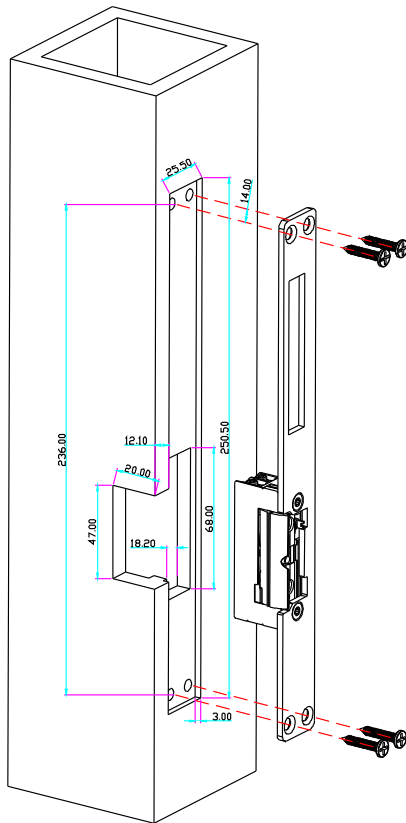

YLI ELECTRONIC

European Type Adjustable Electric Strike

Specification

Model	Size	Voltage	Current	Feature	Suitable for	Weight
YS-134ELK	250Lx25Wx28.5H	DC12V(Default) DC24V(Order)	12V/280mA; 24V/160mA	Fail Secure(NO)	Woodeng door Metal door	0.35 kg
YS-134BELK	250Lx25Wx31H	DC12V(Default) DC24V(Order)	12V/280mA; 24V/160mA	Fail Secure(NO)	Woodeng door Metal door	0.35 kg

Diagram(unit:mm)

Installation

YS-134ELK

YS-134BELK

Wire connection