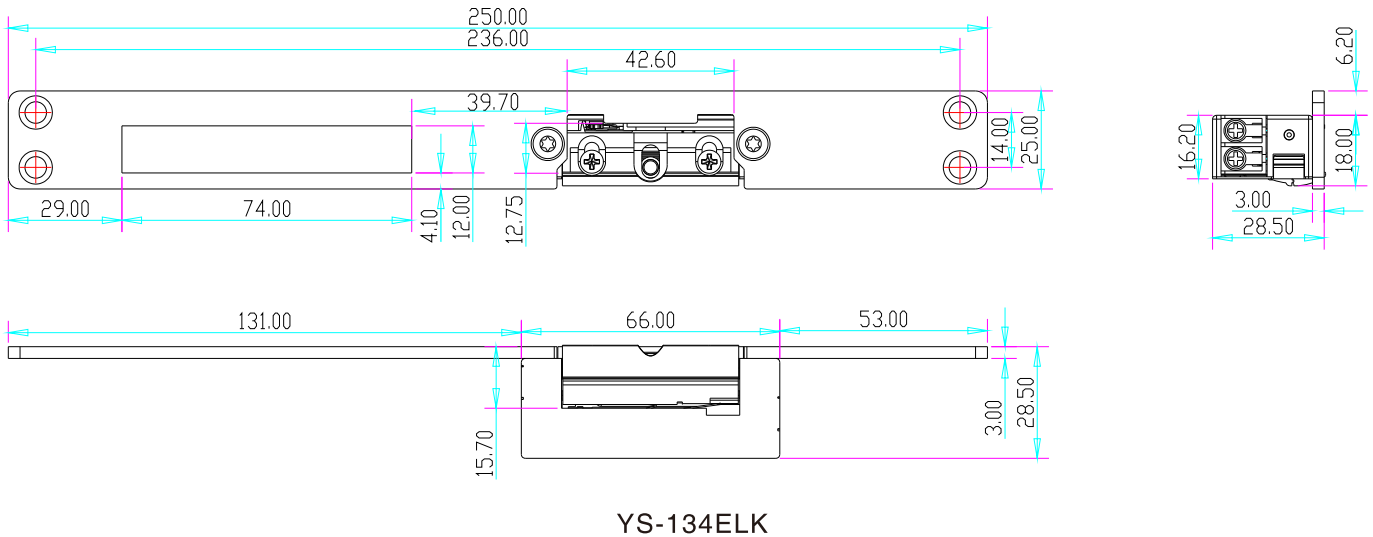

YLI ELECTRONIC

European Type Adjustable Electric Strike

Specification

Model	Size	Voltage	Current	Feature	Suitable for	Weight
YS-134ELK	250Lx25Wx28.5H	DC12V(Default) DC24V(Order)	12V/280mA; 24V/160mA	Fail Secure(NO)	Woodeng door Metal door	0.35 kg
YS-134BELK	250Lx25Wx31H	DC12V(Default) DC24V(Order)	12V/280mA; 24V/160mA	Fail Secure(NO)	Woodeng door Metal door	0.35 kg

Diagram(unit:mm)

Installation

YS-134ELK

YS-134BELK

Wire connection