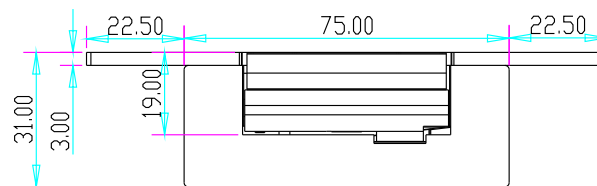

YLI ELECTRONIC

European Narrow-type Waterproof Electric Strike

Specification

Model	Size	Voltage	Current	Waterproof Level	Feature	Suitable for	Weight
YS-134-IP	110Lx24Wx28.5H	DC12V(Default) DC24V(Order)	12V/280mA; 24V/160mA	IP65	Fail Secure(NO)	Woodeng door Metal door	0.28 kg
YS-134B-IP	120Lx24Wx31H	DC12V(Default) DC24V(Order)	12V/280mA; 24V/160mA	IP65	Fail Secure(NO)	Woodeng door Metal door	0.28 kg

Diagram(unit:mm)

YS-134-IP

YS-134B-IP

Installation

YS-134-IP

YS-134B-IP

Wire connection