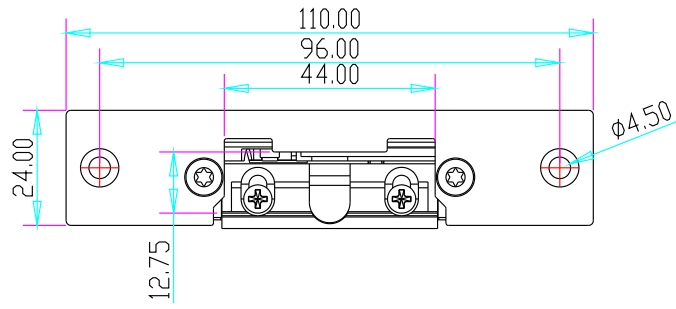

YLI ELECTRONIC

European Narrow-type Waterproof Electric Strike

Specification

Model	Size	Voltage	Current	Waterproof Level	Feature	Suitable for	Weight
YS-134-IP	110Lx24Wx28.5H	DC12V(Default) DC24V(Order)	12V/280mA; 24V/160mA	IP65	Fail Secure(NO)	Woodeng door Metal door	0.28 kg
YS-134B-IP	120Lx24Wx31H	DC12V(Default) DC24V(Order)	12V/280mA; 24V/160mA	IP65	Fail Secure(NO)	Woodeng door Metal door	0.28 kg

Diagram(unit:mm)

YS-134-IP

YS-134B-IP

Installation

YS-134-IP

YS-134B-IP

Wire connection