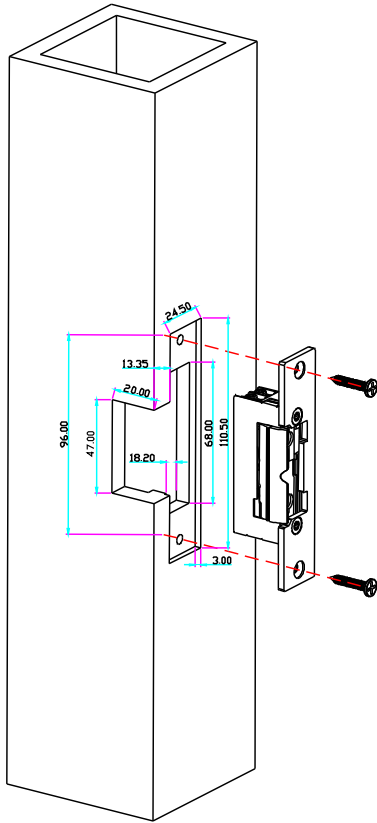

YLI ELECTRONIC

European Narrow-type Waterproof Electric Strike

Specification

Model	Size	Voltage	Current	Waterproof Level	Feature	Suitable for	Weight
YS-134-IP	110Lx24Wx28.5H	DC12V(Default) DC24V(Order)	12V/280mA; 24V/160mA	IP65	Fail Secure(NO)	Woodeng door Metal door	0.28 kg
YS-134B-IP	120Lx24Wx31H	DC12V(Default) DC24V(Order)	12V/280mA; 24V/160mA	IP65	Fail Secure(NO)	Woodeng door Metal door	0.28 kg

Diagram(unit:mm)

YS-134-IP

YS-134B-IP

Installation

YS-134-IP

YS-134B-IP

Wire connection