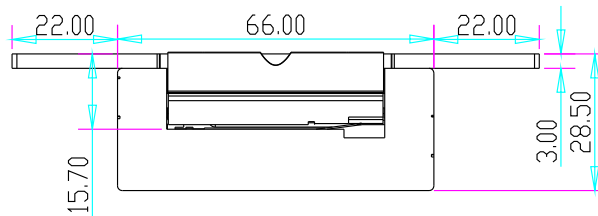

YLI ELECTRONIC

European Narrow-type Waterproof Electric Strike

Specification

Model	Size	Voltage	Current	Waterproof Level	Feature	Suitable for	Weight
YS-134-IP	110Lx24Wx28.5H	DC12V(Default) DC24V(Order)	12V/280mA; 24V/160mA	IP65	Fail Secure(NO)	Woodeng door Metal door	0.28 kg
YS-134B-IP	120Lx24Wx31H	DC12V(Default) DC24V(Order)	12V/280mA; 24V/160mA	IP65	Fail Secure(NO)	Woodeng door Metal door	0.28 kg

Diagram(unit:mm)

YS-134-IP

YS-134B-IP

Installation

YS-134-IP

YS-134B-IP

Wire connection