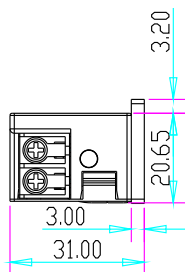

YLI ELECTRONIC

European Narrow-type Waterproof Electric Strike

Specification

Model	Size	Voltage	Current	Waterproof Level	Feature	Suitable for	Weight
YS-134-IP	110Lx24Wx28.5H	DC12V(Default) DC24V(Order)	12V/280mA; 24V/160mA	IP65	Fail Secure(NO)	Woodeng door Metal door	0.28 kg
YS-134B-IP	120Lx24Wx31H	DC12V(Default) DC24V(Order)	12V/280mA; 24V/160mA	IP65	Fail Secure(NO)	Woodeng door Metal door	0.28 kg

Diagram(unit:mm)

YS-134-IP

YS-134B-IP

Installation

YS-134-IP

YS-134B-IP

Wire connection