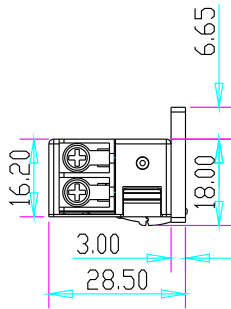

YLI ELECTRONIC

European Narrow-type Waterproof Electric Strike

Specification

Model	Size	Voltage	Current	Waterproof Level	Feature	Suitable for	Weight
YS-134-IP	110Lx24Wx28.5H	DC12V(Default) DC24V(Order)	12V/280mA; 24V/160mA	IP65	Fail Secure(NO)	Woodeng door Metal door	0.28 kg
YS-134B-IP	120Lx24Wx31H	DC12V(Default) DC24V(Order)	12V/280mA; 24V/160mA	IP65	Fail Secure(NO)	Woodeng door Metal door	0.28 kg

Diagram(unit:mm)

YS-134-IP

YS-134B-IP

Installation

YS-134-IP

YS-134B-IP

Wire connection