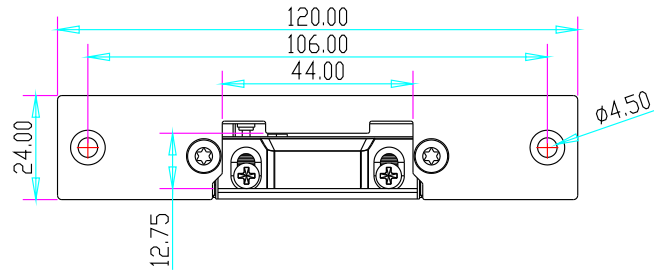

YLI ELECTRONIC

European Narrow-type Waterproof Electric Strike

Specification

Model	Size	Voltage	Current	Waterproof Level	Feature	Suitable for	Weight
YS-134-IP	110Lx24Wx28.5H	DC12V(Default) DC24V(Order)	12V/280mA; 24V/160mA	IP65	Fail Secure(NO)	Woodeng door Metal door	0.28 kg
YS-134B-IP	120Lx24Wx31H	DC12V(Default) DC24V(Order)	12V/280mA; 24V/160mA	IP65	Fail Secure(NO)	Woodeng door Metal door	0.28 kg

Diagram(unit:mm)

YS-134-IP

YS-134B-IP

Installation

YS-134-IP

YS-134B-IP

Wire connection