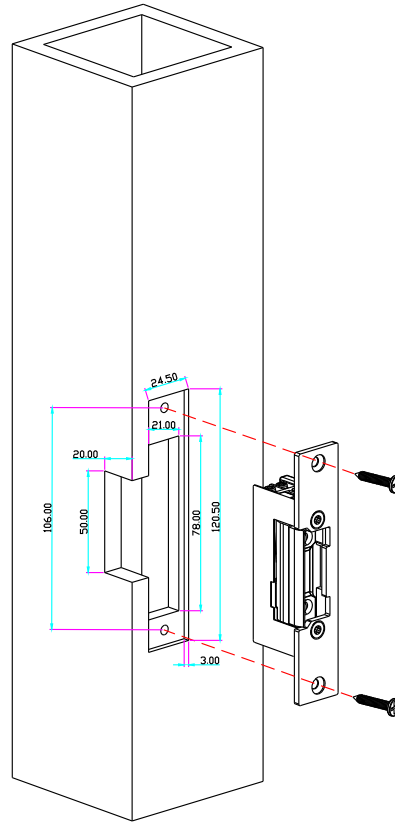

YLI ELECTRONIC

European Narrow-type Waterproof Electric Strike

Specification

Model	Size	Voltage	Current	Waterproof Level	Feature	Suitable for	Weight
YS-134-IP	110Lx24Wx28.5H	DC12V(Default) DC24V(Order)	12V/280mA; 24V/160mA	IP65	Fail Secure(NO)	Woodeng door Metal door	0.28 kg
YS-134B-IP	120Lx24Wx31H	DC12V(Default) DC24V(Order)	12V/280mA; 24V/160mA	IP65	Fail Secure(NO)	Woodeng door Metal door	0.28 kg

Diagram(unit:mm)

YS-134-IP

YS-134B-IP

Installation

YS-134-IP

YS-134B-IP

Wire connection