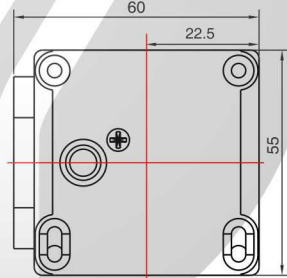

YLI ELECTRONIC

Patent: No.201420532034.0

Electric Cabinet Lock

Model: YE-301

Specification

- Size: 55Lx55Wx25H(mm)
- Pin Length: 18mm
- Pin Diameter: 7mm
- Voltage: 12VDC \pm 10%
- Current: 320mA
- Suitable for: File cabinet
Storage cabinet
Public cloak room
- Weight: 0.1kg

Installation

Outline dimensional drawing

Hole size