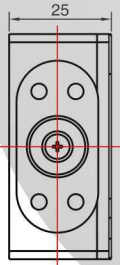

YLI ELECTRONIC

Patent: No.201420532034.0

Electric Cabinet Lock

Model: YE-301

Specification

- Size: 55Lx55Wx25H(mm)
- Pin Length: 18mm
- Pin Diameter: 7mm
- Voltage: 12VDC \pm 10%
- Current: 320mA
- Suitable for: File cabinet
Storage cabinet
Public cloak room
- Weight: 0.1kg

Installation

Outline dimensional drawing

Hole size