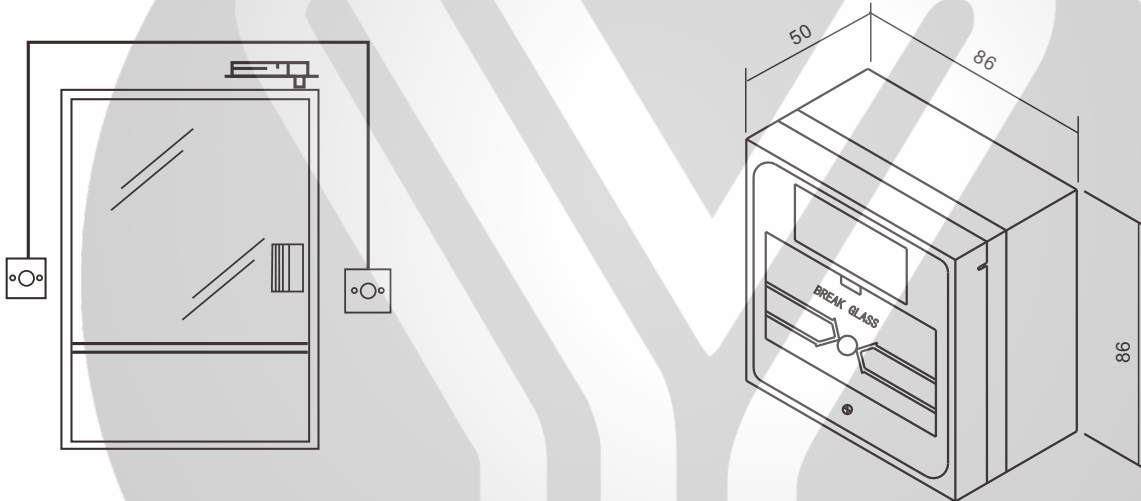

YLI ELECTRONIC

Double Pole Emergency Call Point

Model: CPK-860G/R/Y/W-2

Specification

- Dimensions: 86Lx86Wx50H(mm)
- Current Rating: 3A@36VDC Max
- Suitable for Door: Exit Door, Emergency Door
- Operating temp: 10~+55°C(14-131F)
- Material Selection: ABS
- Output Contact: NO/NC/COM & NO/NC/COM
- Optional Accessories: Glass, Cover
- Operating Humidity: 0-95% (relative humidity)
- Color: G. green, R. red, Y. yellow, W. white
- Weight: 0.2kg

Wiring Diagram