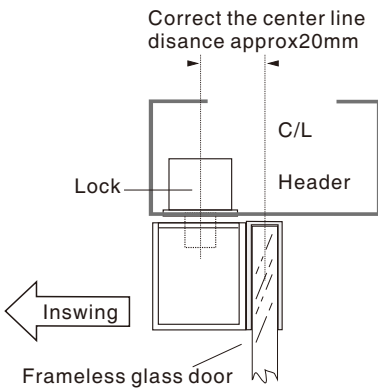

YLI ELECTRONIC

Bracket is for Frameless Glass Door

Model:BBK-600

Specification

- Dimension: 90Lx48Wx32H(mm)
- Standard Structure: Stainless steel, wire drawing finish
- Suitable for Door: Frameless glass door
- Glass Thickness: 8-15mm
- Opening Mode: 90 or 180 degree door
- Use with: YB-100/100S/100+
YB-100+LED/200/300
- Finish for Shell: Stainless steel, Wire Drawing
- Weight: 0.3kg

Dimension

Installation

Bracket Section View

Bracket Installation Diagram