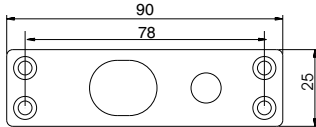

YLI ELECTRONIC

Bracket is for Frameless Glass Door

Model:BBK-600

Specification

- Dimension: 90Lx48Wx32H(mm)
- Standard Structure: Stainless steel, wire drawing finish
- Suitable for Door: Frameless glass door
- Glass Thickness: 8-15mm
- Opening Mode: 90 or 180 degree door
- Use with: YB-100/100S/100+
YB-100+LED/200/300
- Finish for Shell: Stainless steel, Wire Drawing
- Weight: 0.3kg

Dimension

Installation

Bracket Section View

Bracket Installation Diagram