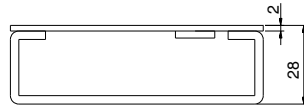

YLI ELECTRONIC

Bracket is for Frameless Glass Door

Model:BBK-600

Specification

- Dimension: 90Lx48Wx32H(mm)
- Standard Structure: Stainless steel, wire drawing finish
- Suitable for Door: Frameless glass door
- Glass Thickness: 8-15mm
- Opening Mode: 90 or 180 degree door
- Use with: YB-100/100S/100+
YB-100+LED/200/300
- Finish for Shell: Stainless steel, Wire Drawing
- Weight: 0.3kg

Dimension

Installation

Bracket Section View

Bracket Installation Diagram