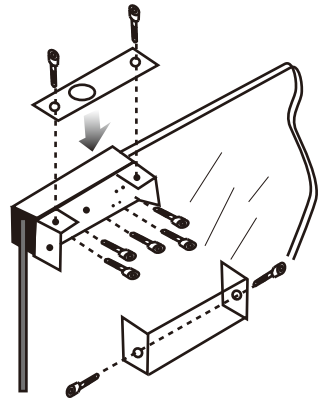

YLI ELECTRONIC

Bracket is for Frameless Glass Door

Model:BBK-600

Specification

- Dimension: 90Lx48Wx32H(mm)
- Standard Structure: Stainless steel, wire drawing finish
- Suitable for Door: Frameless glass door
- Glass Thickness: 8-15mm
- Opening Mode: 90 or 180 degree door
- Use with: YB-100/100S/100+
YB-100+LED/200/300
- Finish for Shell: Stainless steel, Wire Drawing
- Weight: 0.3kg

Dimension

Installation

Bracket Section View

Bracket Installation Diagram