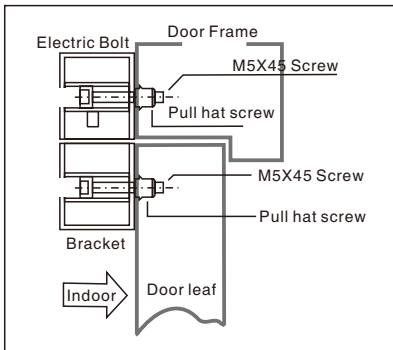

Bracket Section View