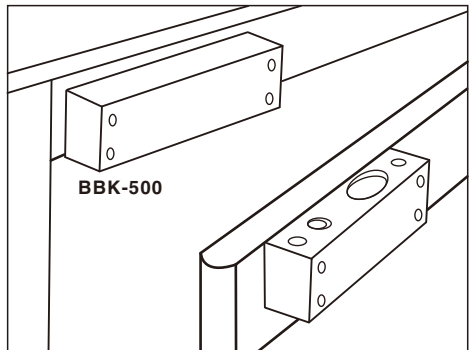

Bracket Installation Diagram