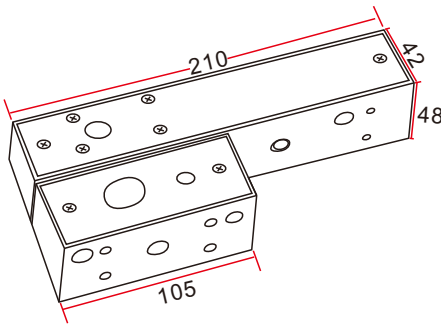

# Aluminium Bracket for Narrow Door

Model: BBK-500

## Specification

- Dimension: 210Lx42Wx48H(mm)
- Standard Structure: High Strength Aluminum, Sandblast Finish
- Suitable for Door: Inward Door
- Opening Mode: 90 or 180 Degree Door
- Use with: YB-100/100S/100+  
YB-100+LED/300/400
- Finish for Shell: Anodized aluminum
- Weight: 0.6kg

## Dimension