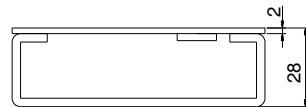

## Specification

- Dimension: 90Lx48Wx32H(mm)
- Standard Structure: Stainless steel, wire drawing finished
- Suitable for Door: Frameless glass door
- Glass Thickness: 8-15mm
- Opening Mode: 90 or 180 degree door
- Use with: YB-100/100S/100+  
YB-100+LED/200/300
- Finished for Shell: Stainless steel, Wire Drawing
- Weight: 0.3kg

## Dimension