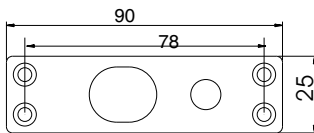

## Specification

- Dimension: 90Lx48Wx32H(mm)
- Standard Structure: Stainless steel, wire drawing finished
- Suitable for Door: Frameless glass door
- Glass Thickness: 8-15mm
- Opening Mode: 90 or 180 degree door
- Use with: YB-100/100S/100+  
YB-100+LED/200/300
- Finished for Shell: Stainless steel, Wire Drawing
- Weight: 0.3kg

## Dimension