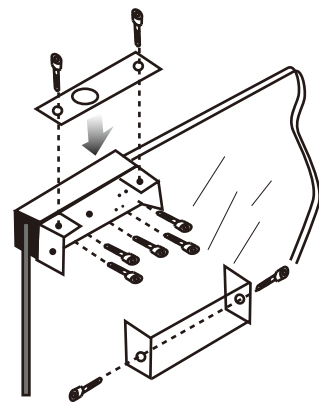

## Specification

- Dimension: 90Lx48Wx32H(mm)
- Standard Structure: Stainless steel, wire drawing finished
- Suitable for Door: Frameless glass door
- Glass Thickness: 8-15mm
- Opening Mode: 90 or 180 degree door
- Use with: YB-100/100S/100+  
YB-100+LED/200/300
- Finished for Shell: Stainless steel, Wire Drawing
- Weight: 0.3kg

## Dimension

## Installation

Bracket Section View

Bracket Installation Diagram