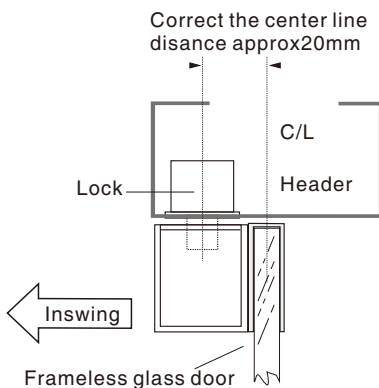

Installation

Bracket Section View